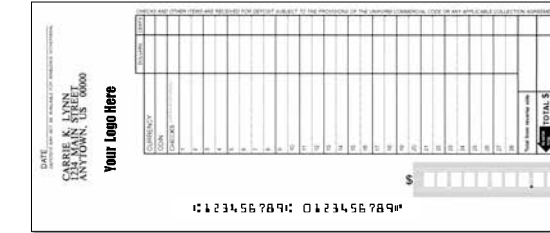

VOUCHER CHECKS AND WINDOW CHECKS

Voucher Checks with Voucher Stub

Choose from 2 voucher checks shown above.

Available to order with the: Styles:

- Business Bundle (EPVCVS)
- Binder Pack (BPVCVS)
- Checks Only (BCVCVS)
- Traditional Blue
- Traditional Gold
- Traditional Green
- Traditional Pink

Window Checks

Choose from 2 window checks shown above.

Available to order with the: Styles:

- Business Bundle (EPWC)
- Binder Pack (BPWC)
- Checks Only (BCWC)
- Traditional Blue
- Traditional Gold
- Traditional Green
- Traditional Pink

LONG-LISTING DEPOSIT TICKETS

Version B

Long Listing Deposit Tickets (LLDT) Dimensions of check: 3³/₈ x 8 in.

Choose from 9 Long Listing Deposit Tickets shown above.

- 200 or 400 of Single, Duplicate, Triplicate, or Quadruplicate carbonless copies
- Optional sequential numbering available (Versions D, E, G, H, I)