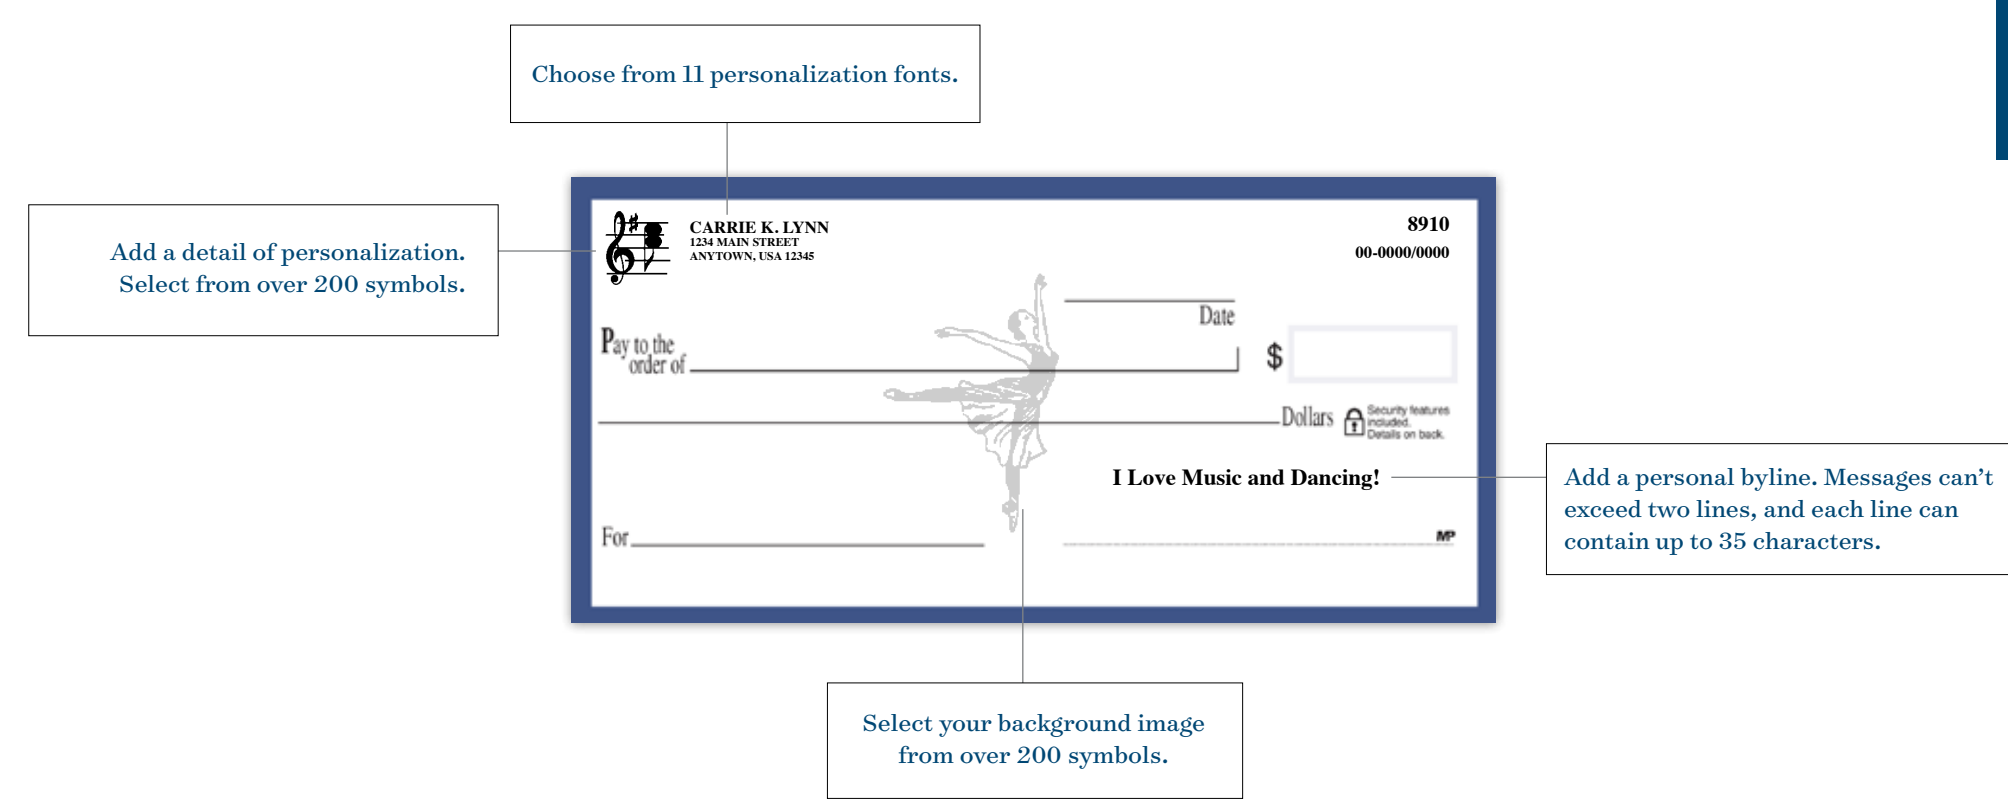

952 Blue Bilingual

- Our bilingual check is available in Spanish.
  Includes: wallet singles or duplicates, block lettering, vinyl cover, and check register
- It is also available with all special features. (special lettering, bylines, monograms, and symbols)

Customize your very own Create-a-Check style.

Choose from 1 of our 10 border check options shown on page 24. Available fonts, symbols, and bylines are shown on page 3.