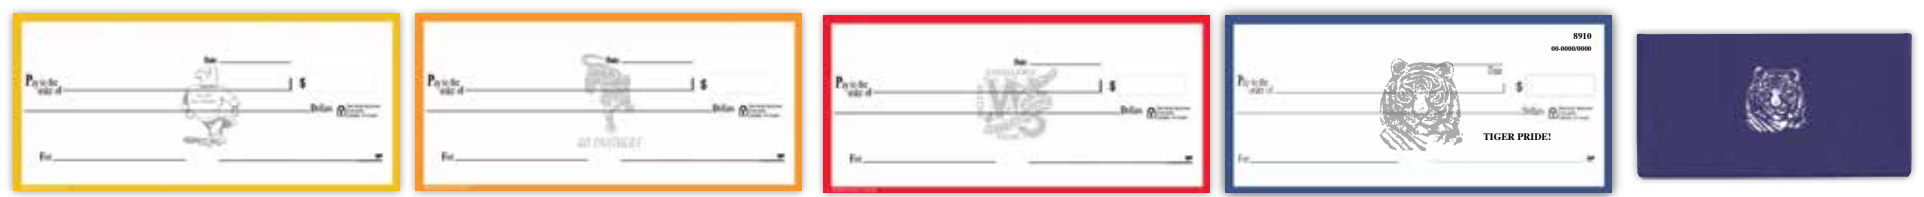

HIGH SCHOOL SPIRIT

Collegiate and High School

Our Collegiate check options are perfect for students, alumni, or fans who want to show support for their favorite team.

Collegiate and High School Spirit check styles are available for an additional fee.

Customize your High School Spirit check by selecting from one of our 10 border check styles. Include your mascot and a byline for added team spirit!