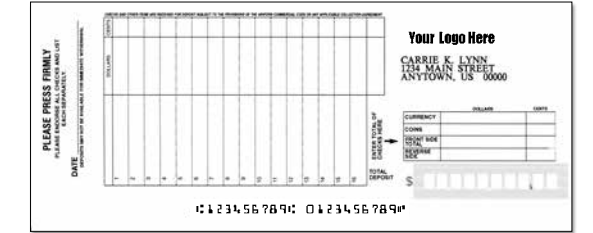

VOUCHER CHECKS AND WINDOW CHECKS

Voucher Checks with Voucher Stub

Choose from 2 voucher checks shown above.

Available to order with the: Styles:

- Business Bundle (EPVCVS)
- Binder Pack (BPVCVS)
- Checks Only (BCVCVS)
- Traditional Blue
- Traditional Gold
- Traditional Green
- Traditional Pink

Window Checks

Choose from 2 window checks shown above.

Available to order with the: Styles:

- Business Bundle (EPWC)
- Binder Pack (BPWC)
- Checks Only (BCWC)
- Traditional Blue
- Traditional Gold
- Traditional Green
- Traditional Pink

LONG-LISTING DEPOSIT TICKETS

Version C

Long Listing Deposit Tickets (LLDT) Dimensions of check: 3³/₈ x 8 in.

Choose from 9 Long Listing Deposit Tickets shown above.

- 200 or 400 of Single, Duplicate, Triplicate, or Quadruplicate carbonless copies
- Optional sequential numbering available (Versions D, E, G, H, I)