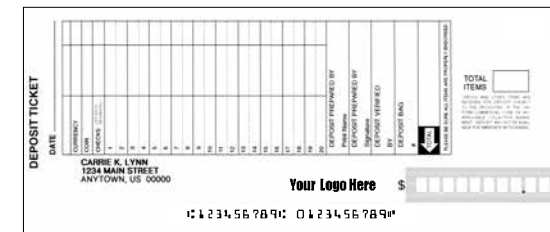

VOUCHER CHECKS AND WINDOW CHECKS

Voucher Checks with Voucher Stub

Choose from 2 voucher checks shown above.

Available to order with the: Styles:

- Business Bundle (EPVCVS)
- Binder Pack (BPVCVS)
- Checks Only (BCVCVS)
- Traditional Blue
- Traditional Gold
- Traditional Green
- Traditional Pink

Window Checks

Choose from 2 window checks shown above.

Available to order with the: Styles:

- Business Bundle (EPWC)
- Binder Pack (BPWC)
- Checks Only (BCWC)
- Traditional Blue
- Traditional Gold
- Traditional Green
- Traditional Pink

LONG-LISTING DEPOSIT TICKETS

Version G

Long Listing Deposit Tickets (LLDT) Dimensions of check: 3³/₈ x 8 in.

Choose from 9 Long Listing Deposit Tickets shown above.

- 200 or 400 of Single, Duplicate, Triplicate, or Quadruplicate carbonless copies
- Optional sequential numbering available (Versions D, E, G, H, I)