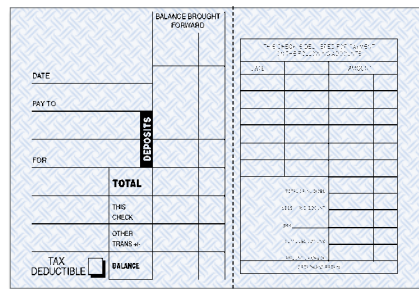

Deductions/Discounts (VS2)