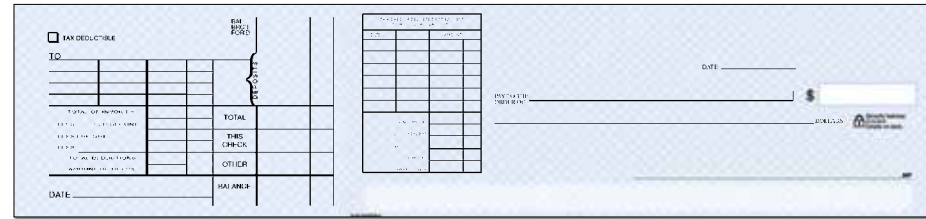

Invoice Voucher Check with Voucher Stub