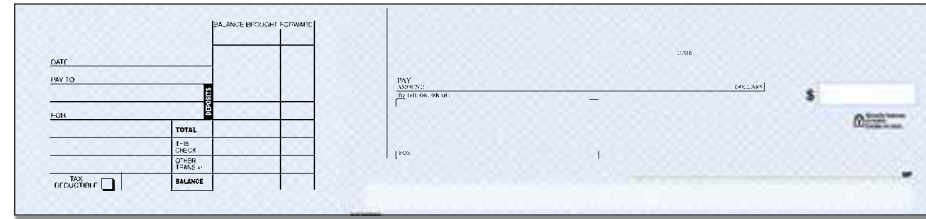

General Purpose Window Check