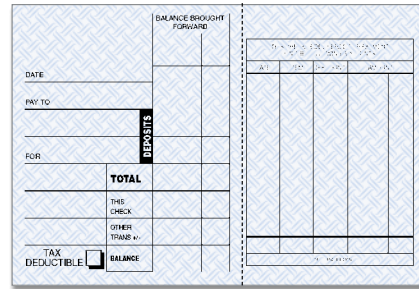

Unlined Discounts (VS3)