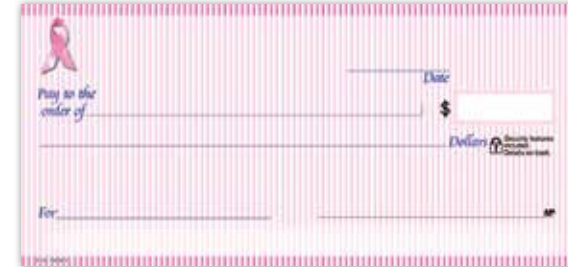

916 Pink Ribbon