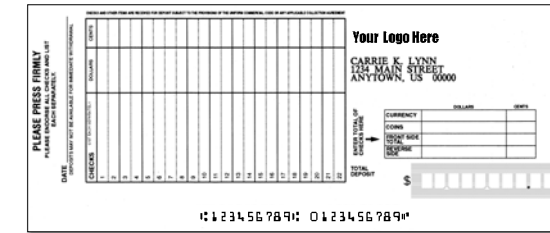

VOUCHER CHECKS AND WINDOW CHECKS

Voucher Checks with Voucher Stub

Choose from 2 voucher checks shown above.

Available to order with the: Styles:

- Business Bundle (EPVCVS)
- Binder Pack (BPVCVS)
- Checks Only (BCVCVS)
- Traditional Blue
- Traditional Gold
- Traditional Green
- Traditional Pink

Window Checks

Choose from 2 window checks shown above.

Available to order with the: Styles:

- Business Bundle (EPWC)
- Binder Pack (BPWC)
- Checks Only (BCWC)
- Traditional Blue
- Traditional Gold
- Traditional Green
- Traditional Pink

LONG-LISTING DEPOSIT TICKETS

Version D

Long Listing Deposit Tickets (LLDT) Dimensions of check: 3³/₈ x 8 in.

Choose from 9 Long Listing Deposit Tickets shown above.

- 200 or 400 of Single, Duplicate, Triplicate, or Quadruplicate carbonless copies
- Optional sequential numbering available (Versions D, E, G, H, I)