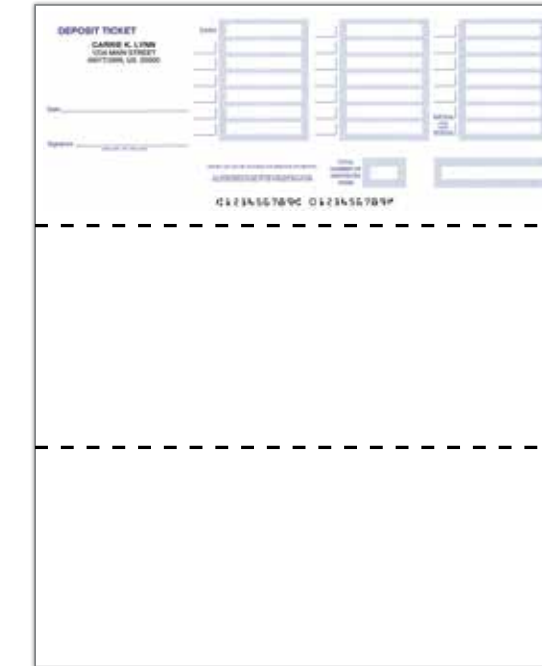

Computer Deposit Tickets