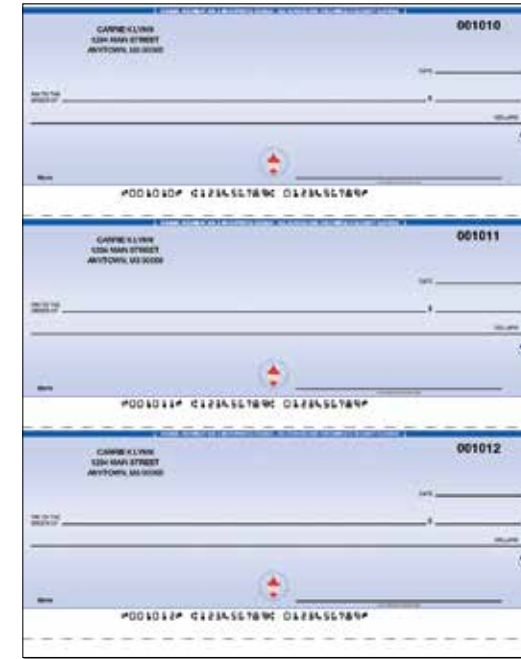

3-Per-Page Business Size