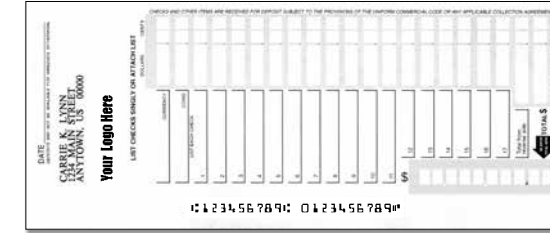

LONG-LISTING DEPOSIT TICKETS

Version A