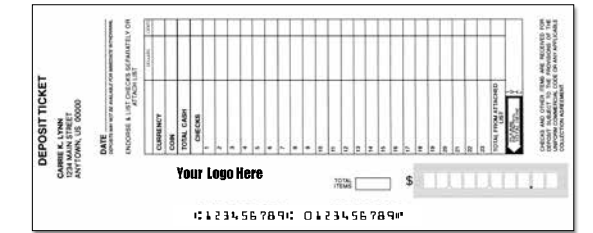

VOUCHER CHECKS AND WINDOW CHECKS

Voucher Checks with Voucher Stub

Choose from 2 voucher checks shown above.

Available to order with the: Styles:

- Business Bundle (EPVCVS)
- Binder Pack (BPVCVS)
- Checks Only (BCVCVS)
- Traditional Blue
- Traditional Gold
- Traditional Green
- Traditional Pink

Window Checks

Choose from 2 window checks shown above.

Available to order with the: Styles:

- Business Bundle (EPWC)
- Binder Pack (BPWC)
- Checks Only (BCWC)
- Traditional Blue
- Traditional Gold
- Traditional Green
- Traditional Pink

LONG-LISTING DEPOSIT TICKETS

Version F

Long Listing Deposit Tickets (LLDT) Dimensions of check: 3³/₈ x 8 in.

Choose from 9 Long Listing Deposit Tickets shown above.

- 200 or 400 of Single, Duplicate, Triplicate, or Quadruplicate carbonless copies
- Optional sequential numbering available (Versions D, E, G, H, I)