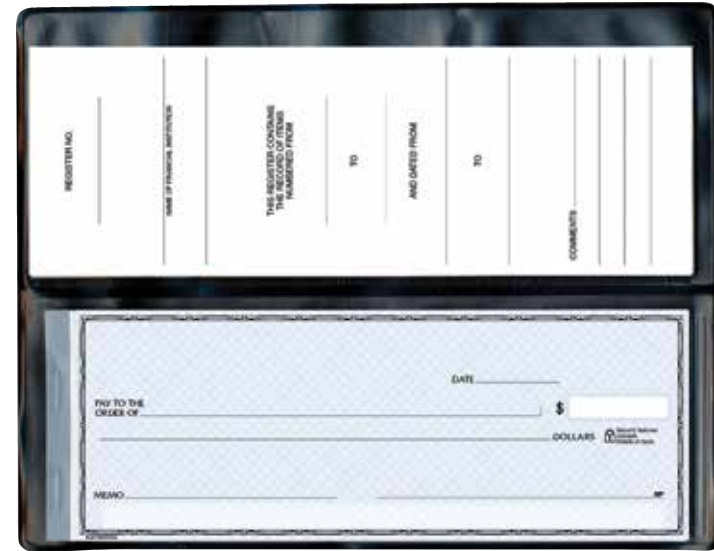

Computer Bundle

Dimensions of check: 3.5 x 8.5in Sheet: 8.5 x 11in

Includes:

- 250 Computer checks
- 200 Long List Deposit Tickets or 100 Computer Deposit Tickets
- Endorsement Stamp or Address Stamp
- 250 Window Envelopes

Business Products

Binder Pack

(Magnified view of 3-per-page checks with a stub shown in the Binder Pack and Intro Binder Pack. Shown in Monarch)

On-the-Go Pack

The Desk Checks Set

(Magnified view of 3-per-page checks with stub shown in The Desk Checks Set)