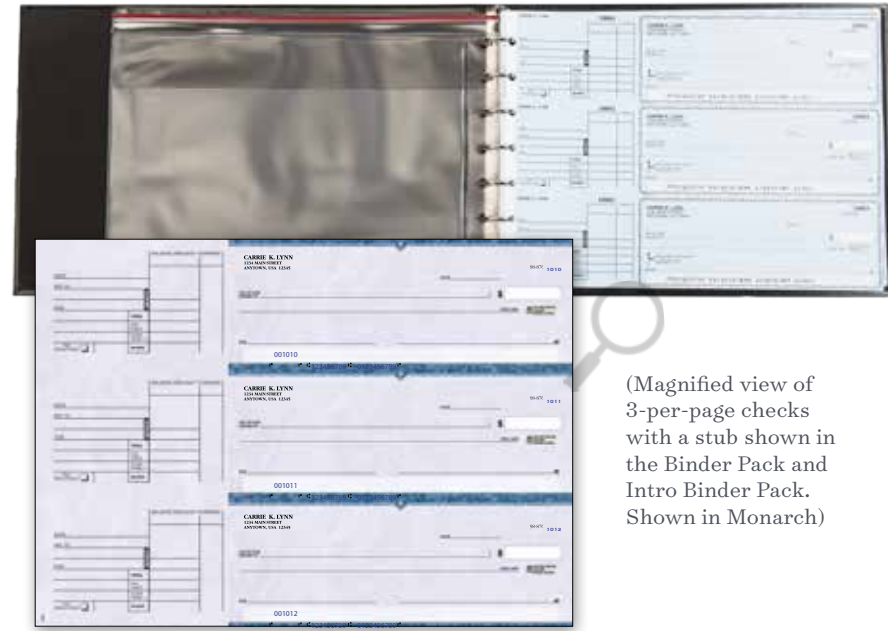

Computer Bundle

Dimensions of check: 3.5 x 8.5in Sheet: 8.5 x 11in

Includes:

- 250 Computer checks
- 200 Long List Deposit Tickets or 100 Computer Deposit Tickets
- Endorsement Stamp or Address Stamp
- 250 Window Envelopes

Business Products

Binder Pack

(Magnified view of 3-per-page checks with a stub shown in the Binder Pack and Intro Binder Pack. Shown in Monarch)

On-the-Go Pack

The Desk Checks Set

(Magnified view of 3-per-page checks with stub shown in The Desk Checks Set)