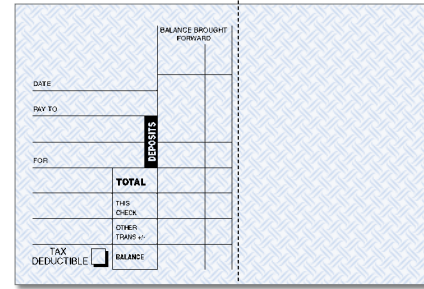

Blank (VS4)