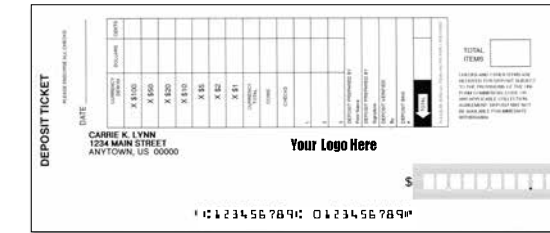

VOUCHER CHECKS AND WINDOW CHECKS

Voucher Checks with Voucher Stub

Choose from 2 voucher checks shown above.

Available to order with the: Styles:

- Business Bundle (EPVCVS)
- Binder Pack (BPVCVS)
- Checks Only (BCVCVS)
- Traditional Blue
- Traditional Gold
- Traditional Green
- Traditional Pink

Window Checks

Choose from 2 window checks shown above.

Available to order with the: Styles:

- Business Bundle (EPWC)
- Binder Pack (BPWC)
- Checks Only (BCWC)
- Traditional Blue
- Traditional Gold
- Traditional Green
- Traditional Pink

LONG-LISTING DEPOSIT TICKETS

Version E

Long Listing Deposit Tickets (LLDT) Dimensions of check: 3³/₈ x 8 in.

Choose from 9 Long Listing Deposit Tickets shown above.

- 200 or 400 of Single, Duplicate, Triplicate, or Quadruplicate carbonless copies
- Optional sequential numbering available (Versions D, E, G, H, I)