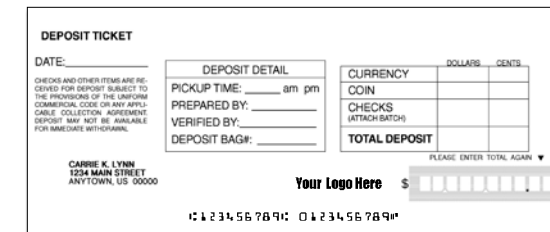

VOUCHER CHECKS AND WINDOW CHECKS

Voucher Checks with Voucher Stub

Choose from 2 voucher checks shown above.

Available to order with the: Styles:

- Business Bundle (EPVCVS)
- Binder Pack (BPVCVS)
- Checks Only (BCVCVS)
- Traditional Blue
- Traditional Gold
- Traditional Green
- Traditional Pink

Window Checks

Choose from 2 window checks shown above.

Available to order with the: Styles:

- Business Bundle (EPWC)
- Binder Pack (BPWC)
- Checks Only (BCWC)
- Traditional Blue
- Traditional Gold
- Traditional Green
- Traditional Pink

LONG-LISTING DEPOSIT TICKETS

Version H

Long Listing Deposit Tickets (LLDT) Dimensions of check: 3³/₈ x 8 in.

Choose from 9 Long Listing Deposit Tickets shown above.

- 200 or 400 of Single, Duplicate, Triplicate, or Quadruplicate carbonless copies
- Optional sequential numbering available (Versions D, E, G, H, I)