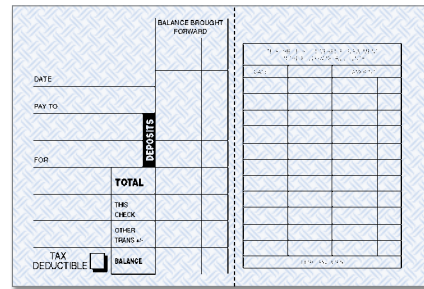

General Disbursement (VS1)